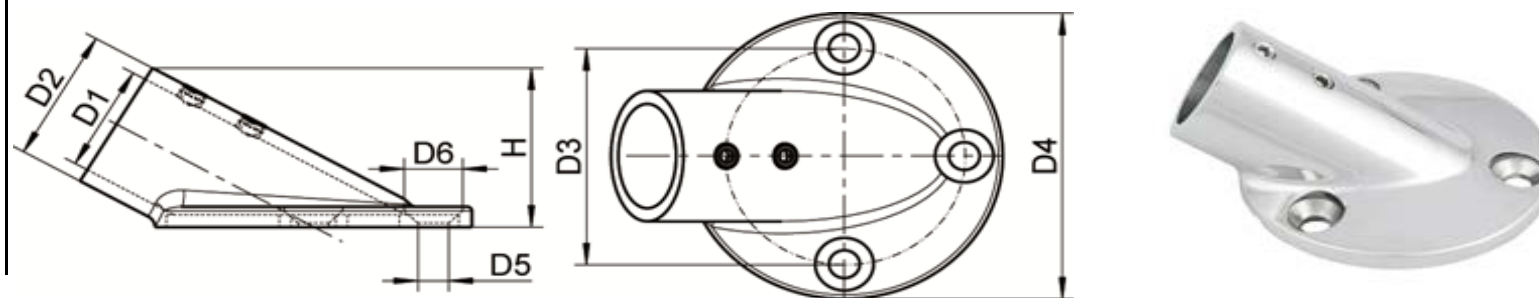

ART. M8325

Basi corrimano e pulpito tonde 30°, microfusione, lucide aisi 316 / A4

Boat handrail round bases 30°, investment casting, polished aisi 316 / A4

Codice Articolo <i>Item Number</i>	D1 (mm)	D2 (mm)	D3 (mm)	D4 (mm)	D5 (mm)	D6 (mm)	H (mm)	 Box	 Master carton	 Pallet
M8325-4-22	22,5	29	50	66	5,3	10	39	1	60	2400
M8325-4-25	25,6	32	53	70	6,3	11,5	39	1	60	2400

Pay attention!! The dimensions shown in the data sheets are subject to minimal variations (different production line batch).

In particular, do not drill the holes before receiving the product.